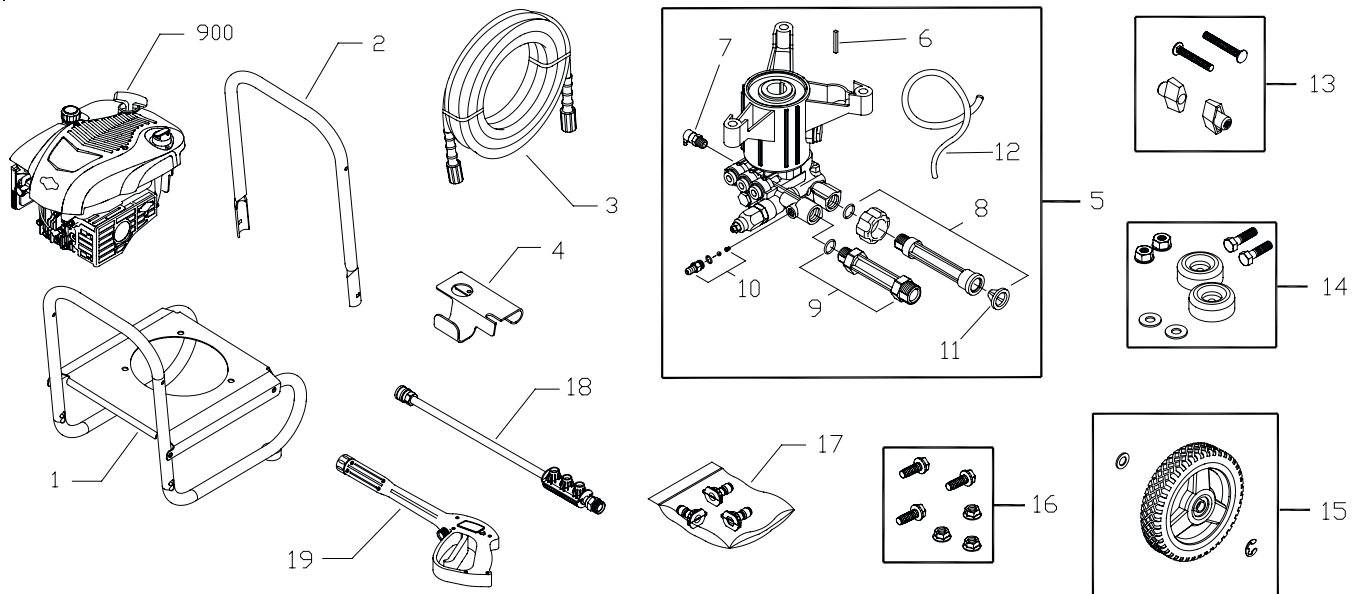

Model No.020427-0 (2400 PSI Pressure Washer) IPL No. 311619 Revision - (11/02/2009)

# Exploded View and Parts List — Main Unit

Item	Part #	Description
1	204701GS	BASE
2	B206781GS	HANDLE
3	196006GS	HOSE
4	206813GS	HOLDER-ACC
5	311554GS	PUMP
6	23139GS	KEY
7	208673GS	VALVE-THERMAL RELIEF
8	201496GS	KIT-WATER INLET
9	201497GS	FITTING
10	192914GS	KIT-CHEMICAL INJ
11	B2384GS	FILTER-GARDEN HOSE
12	310975GS	CHEMICAL HOSE
13	B2203GS	KIT-HARDWARE HANDLE
14	198766GS	MOUNT-VIBRATION
15	208619GS	KIT-WHEEL
	192050GS	E-RING
16	203526GS	KIT-HARDWARE PUMP MOUNTING
17	311136GS	KIT-QC NOZZLES
	198841GS	NOZZLE-QC BLACK
	195983AAGS	NOZZLE-QC RED
	195983QGS	NOZZLE-QC GREEN

Item	Part #	Description
18	207790GS	EXTENSION-QC
19	204627GS	GUN
900	§	ENGINE

### Items Not Illustrated

311043GS	MANUAL-OPERATOR'S
BB3061BGS	OIL BOTTLE
B1797GS	CLIP
208410GS	AXLE
311044GS	DECAL-SHROUD
194256GS	TAG-WARNING